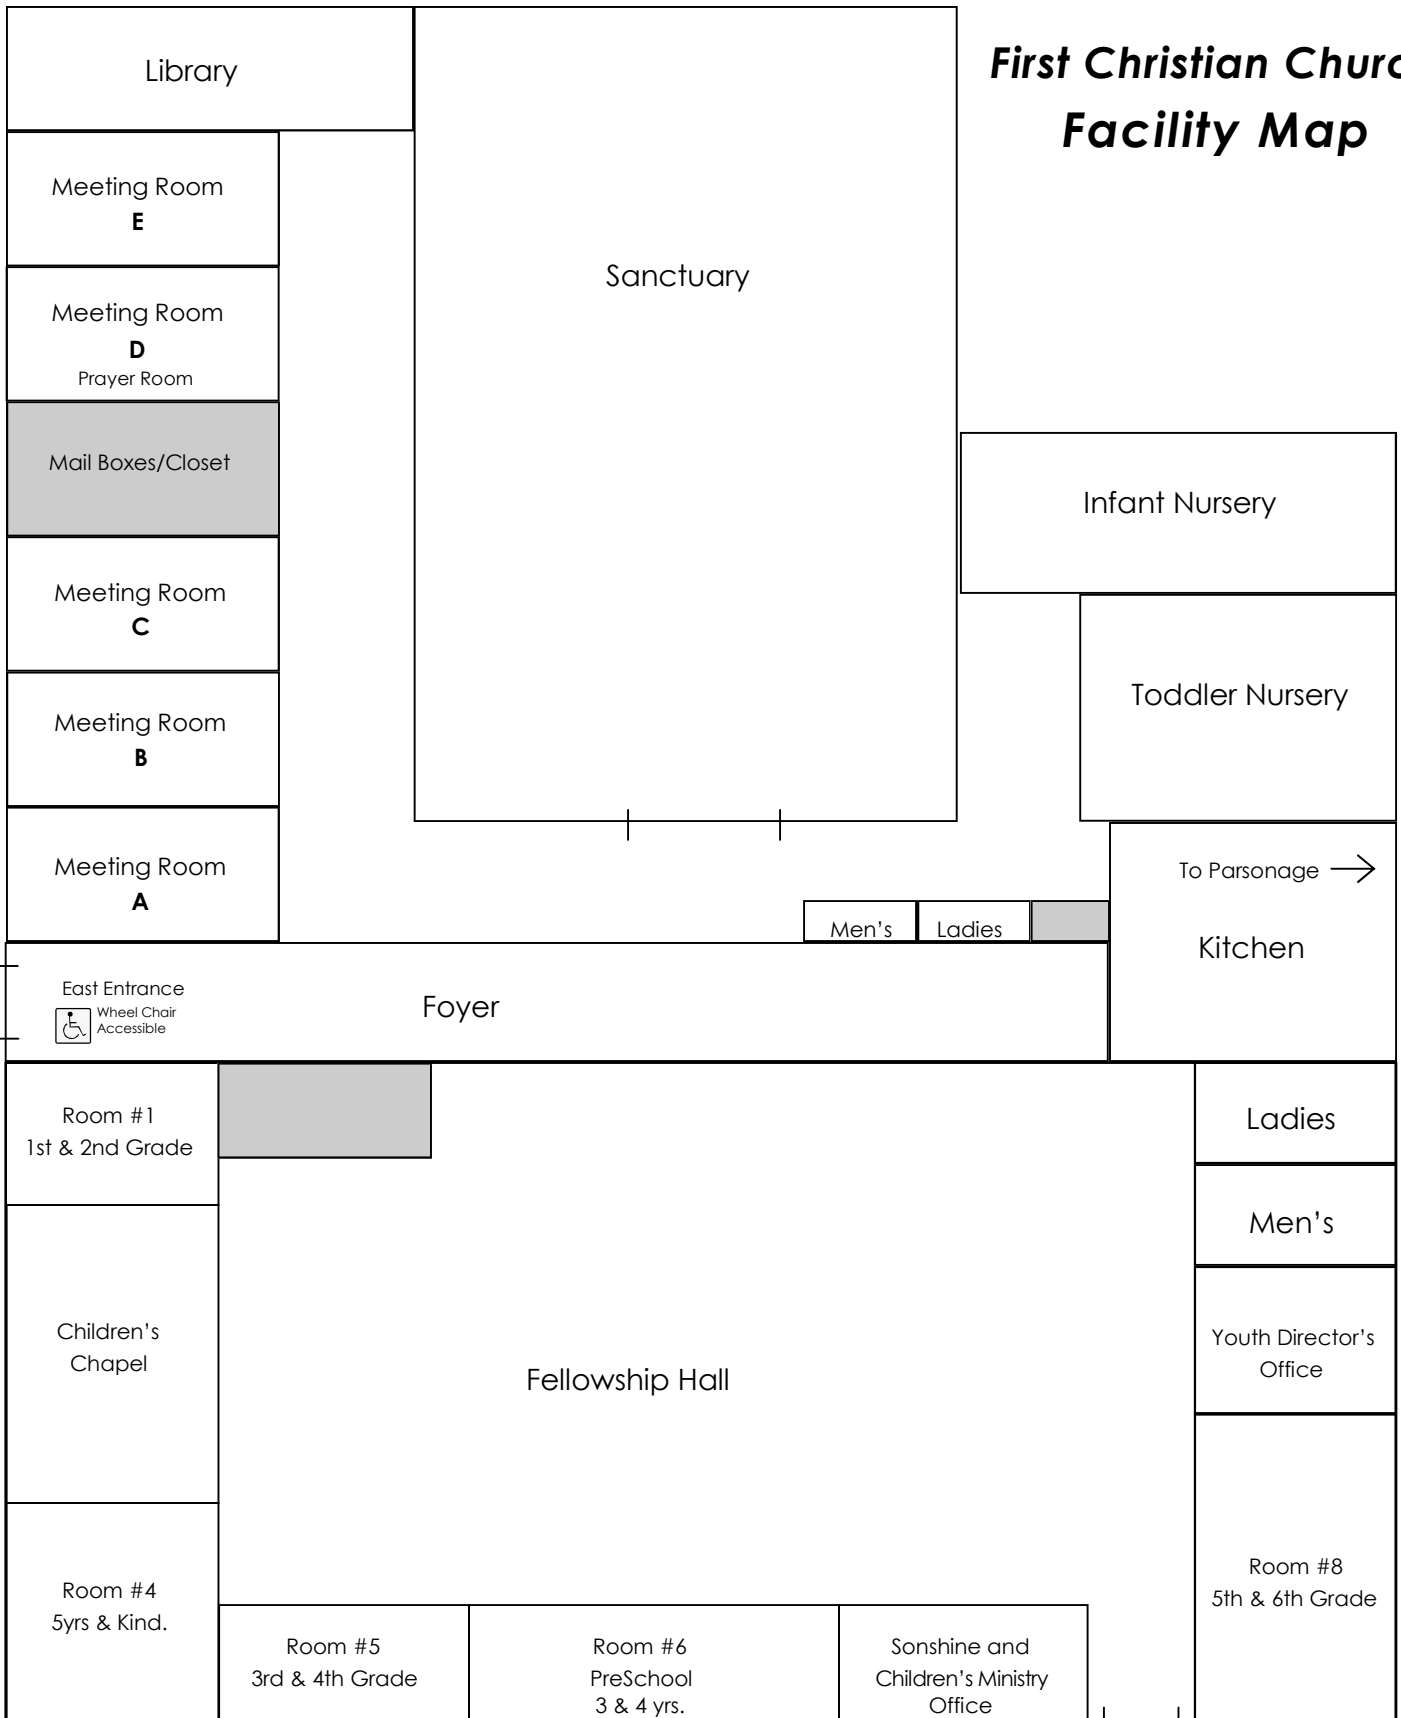

First Christian Church Facility Map

North Entrance
Son Shine Center